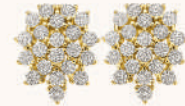

EA2518G
€124